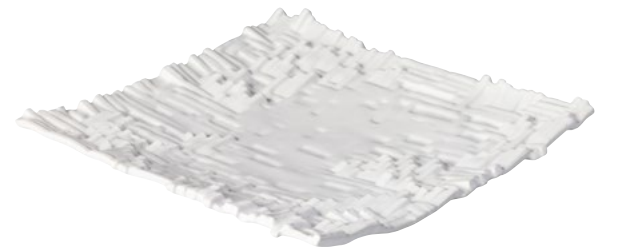

Rectangular rustic white
RD19246 16,5 x 6,7 x 6 cm / 1 per box

Square plate stone rustic white
RD19247 22 cm / 1 per box

DESIGN BY
RBC
BYSTUDIORAW.COM

Piano squared plate white
RD19330 24 cm / 1 per box

Donut Bowl Spikes
RD19205 Ø 21 cm / 1 per box